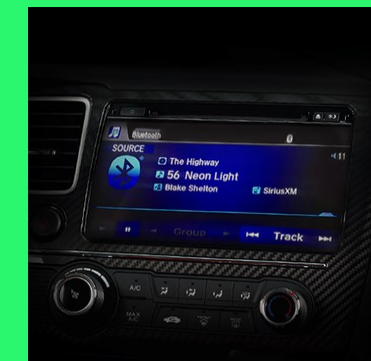

Satellite Radio Solutions

**Commander
Touch**
\$129.99
SXVCT1

Add a convenient SiriusXM tuner to any vehicle. Compact size allows for installation flexibility.

\$79.99

SXV300V1

SiriusXM tuner for SiriusXM ready radios. Complete hide-a-way design and external antenna.

SATSTREAMER is the first SiriusXM-Ready™ Bluetooth integration kit for select 2014-2015 Toyota, Scion and Honda Accord, Civic, CR-V and FIT vehicles.

This integration kit connects to the latest SiriusXM SXV300 Connect Vehicle Tuner (included, subscription required), giving consumers access to SiriusXM's commercial-free music, plus premier sports talk and live events, comedy, news, exclusive talk and entertainment, and the most comprehensive Latin music, sports and talk programming in radio, all delivered via satellite.

SATSTREAMERHON uses the latest Bluetooth 1.4 AVRCP and A2DP streaming technology to connect with the vehicle's factory-installed radio.

The system will not interfere with other Bluetooth cellular phone connections.

\$329.98 Includes SXV300V1

Installation Prices vary.
Check with a sales advisor.

- Sirius Radio can be controlled from the factory headunit steering wheel buttons.
- Radio channel number, station name, song title, and other related information are shown on the display of the factory radio.