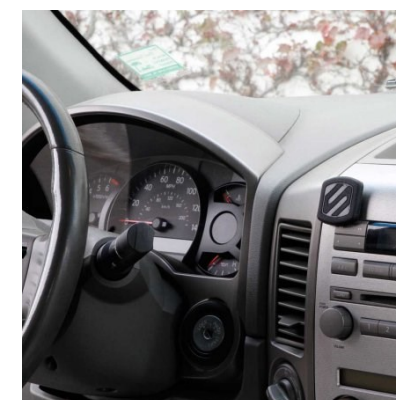

Satellite Radio Solutions

**Commander
Touch**
$129.99
SXVCT1

Add a convenient SiriusXM tuner to any vehicle. Compact size allows for installation flexibility.

$79.99

SXV300V1

SiriusXM tuner for SiriusXM ready radios. Complete hide-a-way design and external antenna.

Installation Prices vary. Check with a sales advisor.

ONYX EZ

$79.99

ONYX PLUS

$119.99

Plug-N-Play tuners are easy to install, and can move from car to car, or inside your home (Home kit required).

SiriusXM-Ready Bluetooth Kits For Honda and Toyota

SATSTREAMER is the first SiriusXM-Ready™ Bluetooth integration kit for select 2014-2015 Toyota, Scion and Honda Accord, Civic, CR-V and FIT vehicles.

This integration kit connects to the latest SiriusXM SXV300 Connect Vehicle Tuner (included, subscription required), giving consumers access to SiriusXM's commercial-free music, plus premier sports talk and live events, comedy, news, exclusive talk and entertainment, and the most comprehensive Latin music, sports and talk programming in radio, all delivered via satellite.

SATSTREAMERHON uses the latest Bluetooth 1.4 AVRCP and A2DP streaming technology to connect with the vehicle's factory-installed radio.

The system will not interfere with other Bluetooth cellular phone connections.

$329.98 Includes SXV300V1

Installation Prices vary.
Check with a sales advisor.

- Sirius Radio can be controlled from the factory headunit steering wheel buttons.
- Radio channel number, station name, song title, and other related information are shown on the display of the factory radio.

**SatStream
OEM Interface**

$249.99

FM Direct Connect

$29.99

**Replacement
Antenna**

$59.99

Home and Car Kits

$59.99

Vehicle Mounts

Starting at
$14.99