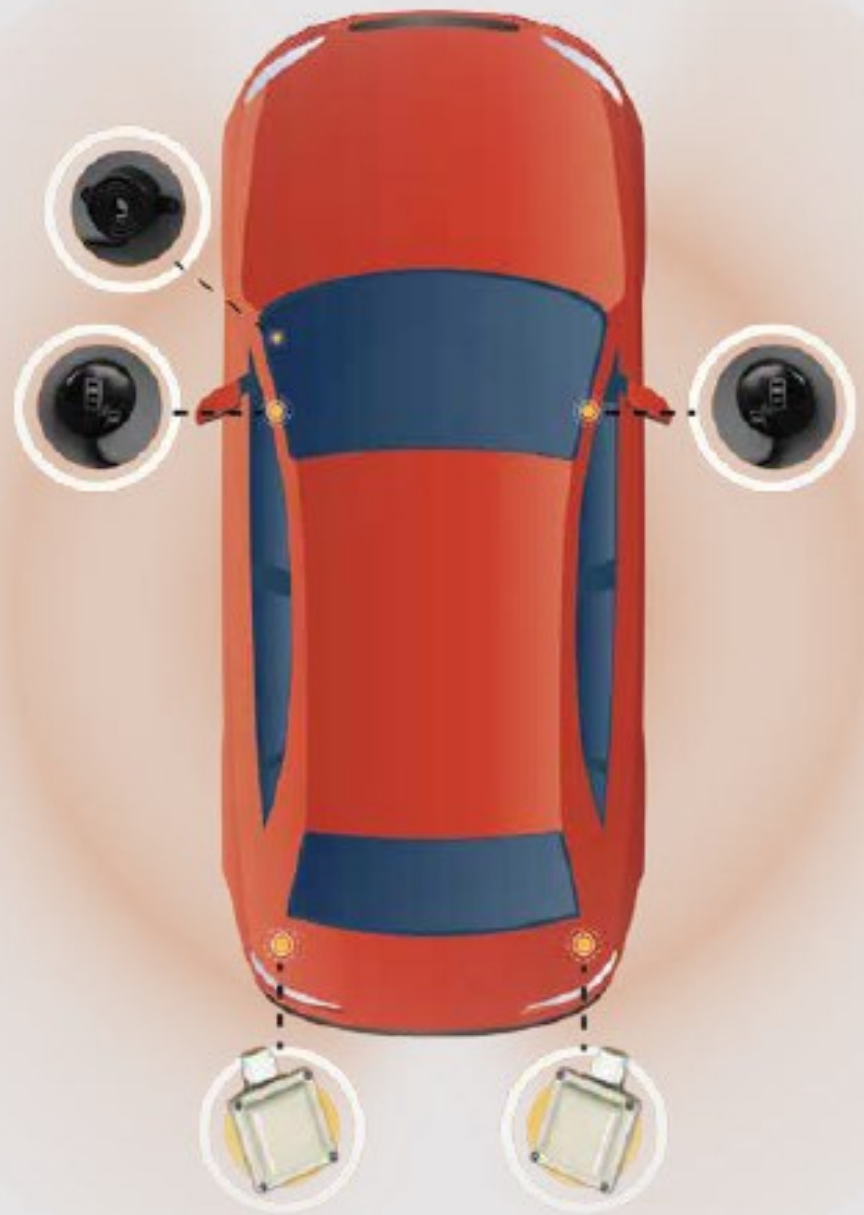

ACABSD BLIND SPOT DETECTION (Radar Based)

The industry's first after-market Blind Spot Detection system using radar based detection with approximately 30 feet of range. The system's sensors deliver audible and visual alerts to the driver when objects and/or vehicles enter the blind spot areas surrounding the vehicle.

- Easy Installation of Sensor, Mounts behind the Bumper*
- Compact Design
- Selectable Speed Sensing Activation through CANBUS
- Audible and Visual Alerts
- Waterproof IP67 Rated
- 3 Year Warranty

* This product is not compatible with metal bumpers
Note: For more information visit: www.adventproducts.com